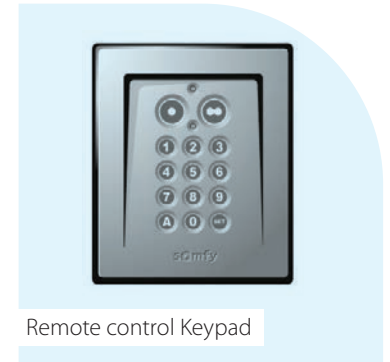

Low Level External Override

Remote control Keypad