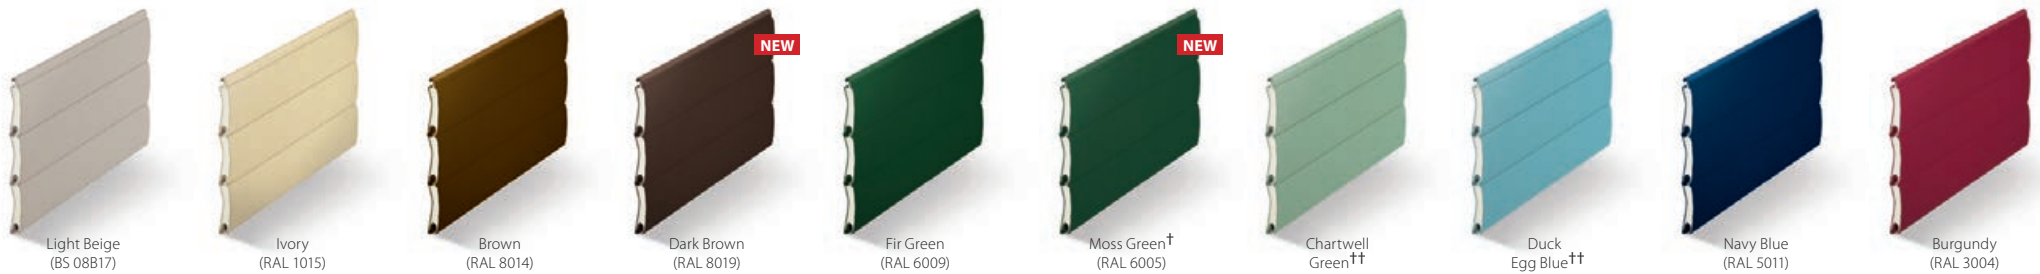

Colours.

This is where you can truly create your ideal garage door. Available in any RAL colour or BS colour, SeceuroGlide Roller garage Doors provide the opportunity to match your door to your windows, front door or even your car! Here are some of our most popular finishes.

Standard Colours