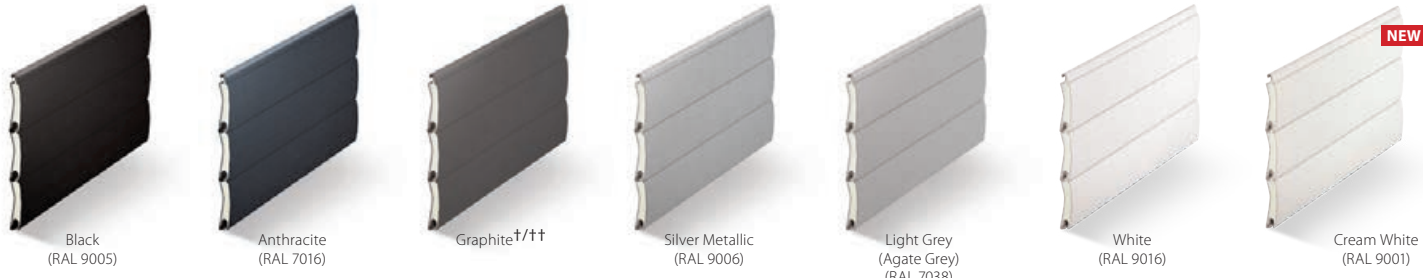

Colours.

This is where you can truly create your ideal garage door. Available in any RAL colour or BS colour, SeceuroGlide Roller garage Doors provide the opportunity to match your door to your windows, front door or even your car! Here are some of our most popular finishes.

Standard Colours