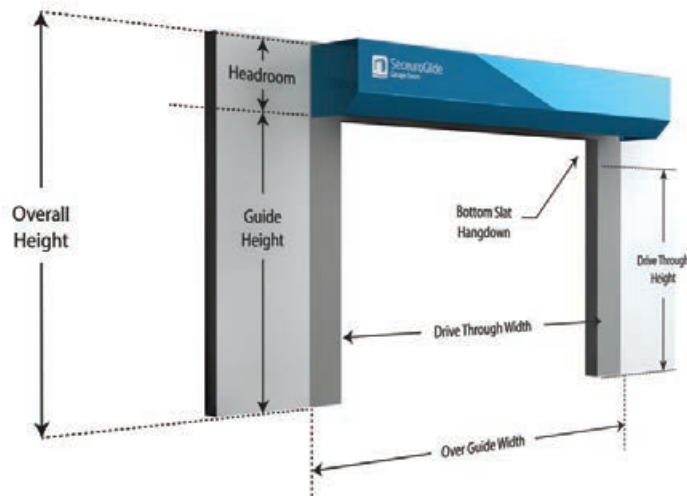

Important information.

Fitting information.

Headroom & Fitting Requirements

SeceuroGlide Original and SeceuroGlide Excel require a minimum of 300 mm headroom for doors up to 2500 mm in opening height and 350 mm headroom for doors up to 3500 mm in opening height. SeceuroGlide Manual requires a minimum headroom of 300 mm. SeceuroGlide Compact requires just 205 mm headroom for doors with an opening height up to 2150 mm.

External Doors

In applications where the door is installed externally the remote control system must be installed either inside the garage or in a waterproof box (not included). The Bottom Slat Transmitter must always be installed on the internal face of the door and is not suitable for applications where it will be exposed to weather or excessive moisture due to condensation. A higher IP rated Bottom Slat Transmitter is available at a surcharge.

Product Restrictions

SeceuroGlide Excel is not available as supply only as it must be fitted by a trained installer. SeceuroGlide Excel doors must always be internally fitted. If the coil needs to be fitted within the opening then an upgraded version of the end plate is available for a surcharge. The low level external override option is not available for SeceuroGlide Excel. All SeceuroGlide Excel doors are supplied with 90 mm guide rails. SeceuroGlide Manual can only be fitted internally and is not available with a hood or fascia.

Important information.

Extreme Weather Conditions

- High winds and high temperatures on double doors can cause increased deflection of the door. It is the installer's responsibility to ensure that the door is spaced off the wall sufficiently to allow for door movement during these extreme weather conditions.
- Darker coloured double doors that are exposed to significant direct sunlight may be susceptible to expansion which may interfere with the operation of the door.
- If a door is situated in an exposed location and subjected to very high winds and driving rain, the SeceuroGlide range does not guarantee against water ingress. As part of the product's testing for the CE or UKCA marking, the product has not been tested against this and as such is classified as NPDP (No Performance Declared).
- Whilst the garage door profiles are primed and coated for the external environment – any doors fitted in coastal environments may be at risk of deterioration due to the weather conditions. Ensure you keep your door clean and follow the instructions for cleaning the door in the operating and maintenance instructions.
- In the event of extreme weather conditions, the vision slats will be susceptible to water ingress and may cause the door to move in extreme gales.

Colours & Powder Coating